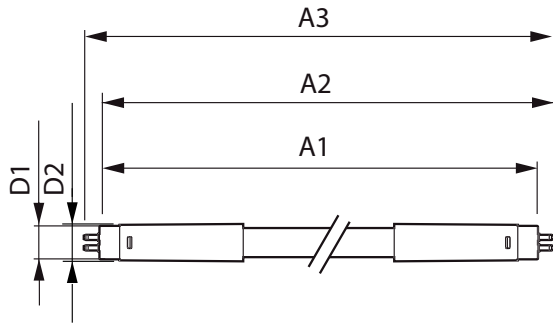

应用

- Retail, offices
- Industry, warehouses, public places, schools, hospitals, car parks

Essential LEDtube

Versions

二维绘图

Product	D1	D2	A1	A2	A3
CorePro LEDtube 1200mm 16W865 G5 I APR	15.8 mm	19 mm	1149 mm	1156.1 mm	1163.2 mm
CorePro LEDtube 1200mm 16W830 G5 I APR	15.8 mm	19 mm	1149 mm	1156.1 mm	1163.2 mm
CorePro LEDtube 1200mm 16W840 G5 I APR	15.8 mm	19 mm	1149 mm	1156.1 mm	1163.2 mm
CorePro LEDtube 600mm 8W865 G5 I APR	15.8 mm	19 mm	549 mm	556.1 mm	563.2 mm
CorePro LEDtube 600mm 8W830 G5 I APR	15.8 mm	19 mm	549 mm	556.1 mm	563.2 mm
CorePro LEDtube 600mm 8W840 G5 I APR	15.8 mm	19 mm	549 mm	556.1 mm	563.2 mm