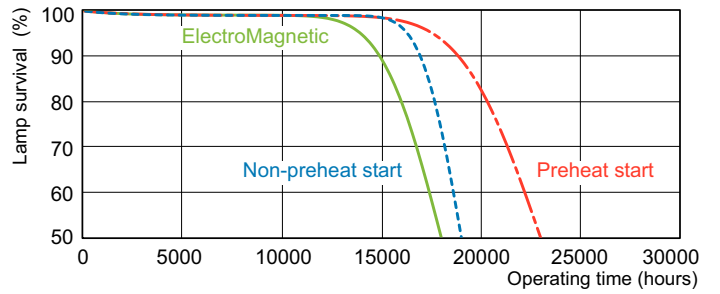

MASTER TL-D Super 80 日光燈管

壽命