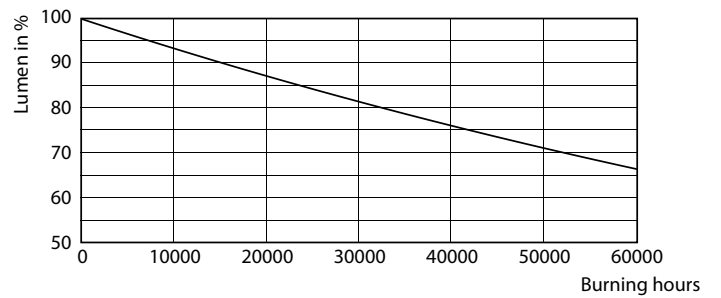

光度数据

© 2021 Philips Lighting B.V. Page 10

LEDtube MAS 8W G5 1000lm 830

壽命

LEDtube 50K-LED

LEDtube 50K FailureRate-LED

LEDtube 8W 50K LumenVsTc

LEDtube 50K-LMP