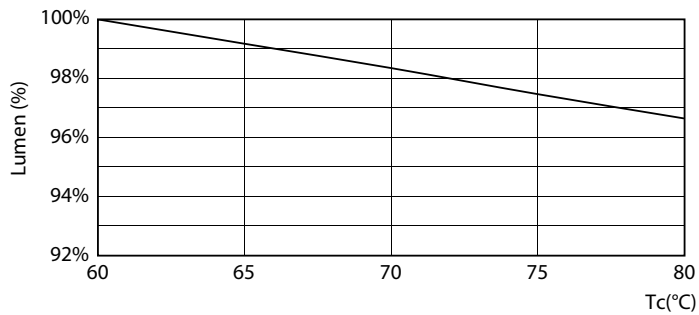

光度数据

© 2021 Philips Lighting B.V. Page 10

LEDtube MAS 8W G5 1000lm 830

壽命

LEDtube 50K-LED

LEDtube 50K FailureRate-LED

LEDtube 8W 50K LumenVsTc

LEDtube 50K-LMP