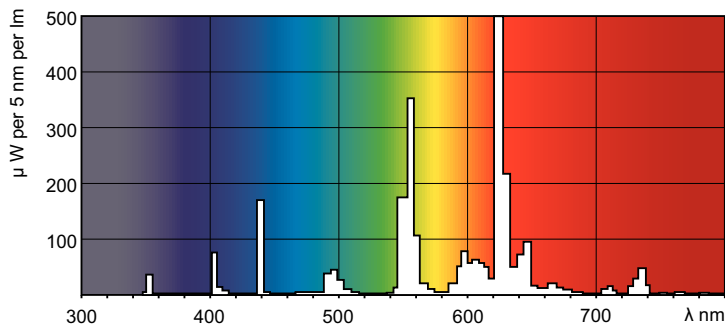

光度数据

LDPO_TL5ESS8_ESS_827-Spectral power distribution Colour